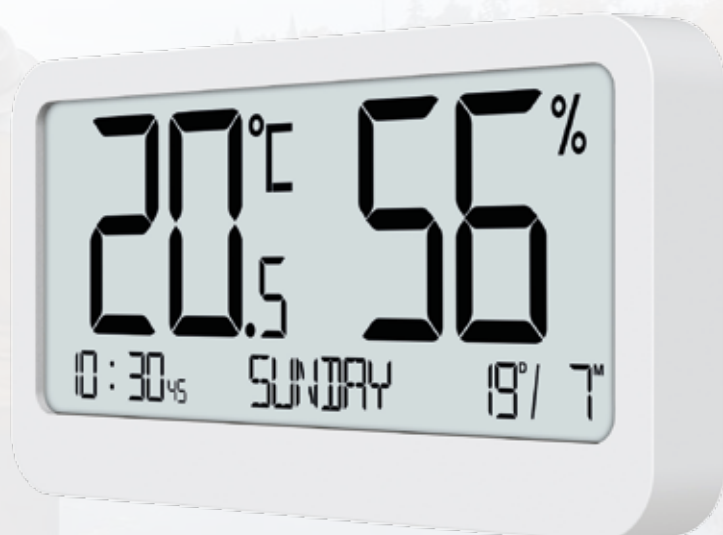

WS 9455

Thermo-Hygrometer

- Quartz clock
- Date and weekday display
- Indoor temperature display
- Indoor humidity display
- MIN/MAX memory
- Low battery indicator
- Wall mounting or table standing

Specifications

Thermo-Hygrometer WS 9455

Dimensions (WxHxD): 107 x 55 x 13 mm

Power: 1x CR2032 (included)

Temperature measuring range:

-9,9°C to 49,9°C

Humidity measuring range: 20% to 95%

EAN: 4029665094557