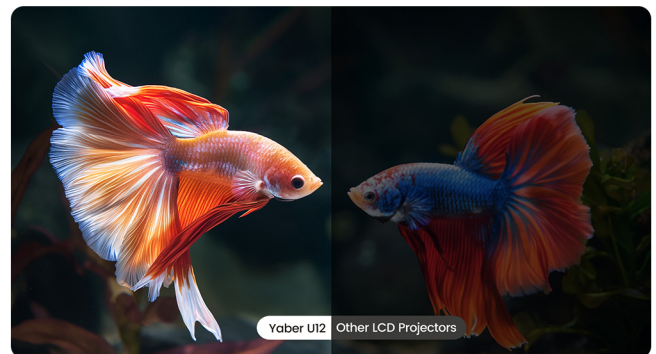

Home Cinema U12

Your Multi-Angle Gateway to Infinite Content

-  Linux OS with Netflix
-  700 ANSI Lumens & 1080P FHD
-  Dolby Audio Supported
-  Dustproof Full Sealed Optical Engine
-  Rotatable Gimbal & Portable Handle

Linux OS with Netflix

700 ANSI Lumens & 1080P FHD

Dolby Audio Supported

Rotatable Gimbal & Portable Handle

Specifications

Product	Home Cinema U12	Speaker	5W × 2
Display Type	LCD	Bluetooth	BT 5.0
Resolution	1080P	Wi-Fi	Wi-Fi 6
Brightness	700 ANSI Lumens	System	Linux OS
Projection Size	40"-160"	Ports	HDMI × 2, USB × 2 Headphone Port × 1
Throw Ratio	1.36 : 1	Product Dimension	9.8 × 8.8 × 7.6 inches
Focus	Auto	Net Weight	3.3kg / 7.27lbs
Keystone	Auto		