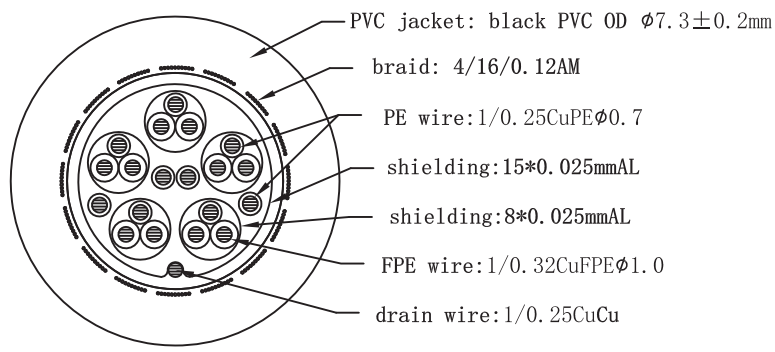

REV.	DESCRIPTION	DATE
A		2018-09-26
B		

Cable Specifications:

Pin Assignment

- test standard:
- 100% pass open circuit, short circuit, dislocation test.
 - On-resistance: 3Ω Max
 - Insulation resistance: $5MB\Omega$ Min/DC300V/10ms
 - 100% pass 4k60hz TV test

PART NO.	CABLE LENGTH
11.99.5694	5M±20mm
11.99.5695	7.5M±20mm

BOM LIST	
NO.	SPECIFICATIONS
1	HDMI2.0V28-30AWG OD:7.3 (1/0.32Cu*1P+1/0.25Cu)*5+1/0.25Cu*4C+D1/0.25Cu+64AM
2	PVC Jacket:45P PVC ,Color:Black
3	Inner Molding:tin
4	HDMI 19 Pin nickel plated connector lock connector

ITEM NUMBER	DRAWER			Ming
TITLE	VALUE HDMI Ultra HD Cable w/Ethernet , M/M, Resistant plug , black			CHECKED
MATERIAL	SCALE	APPROVED		
REV.	A	UNIT	INCH	
DRAWING NO:				