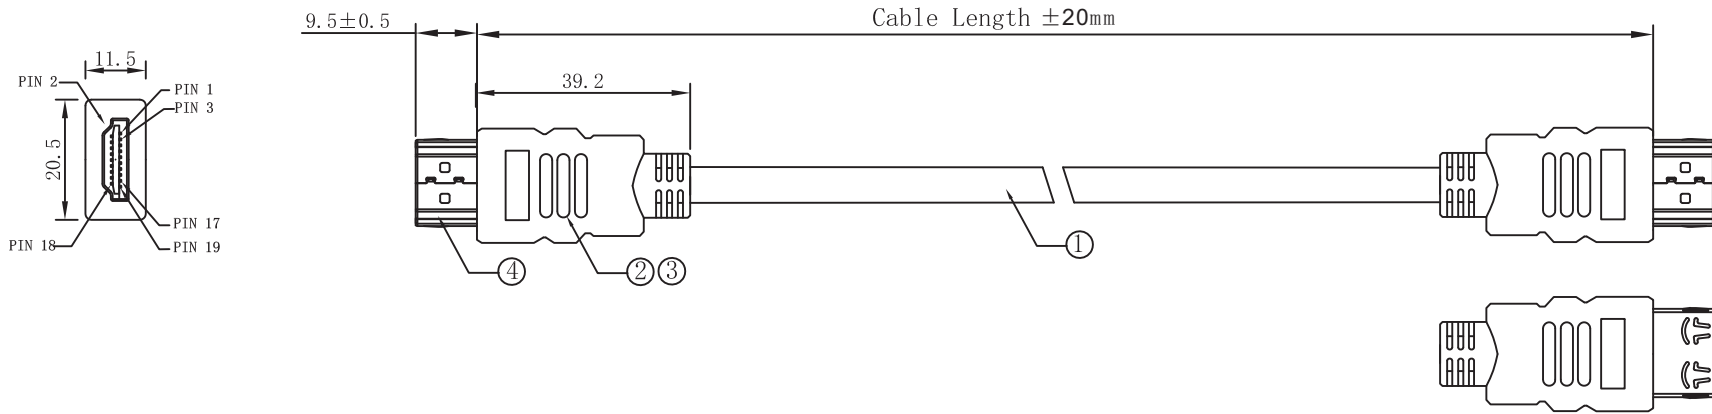

REV.	DESCRIPTION	DATE
A		2018-09-26
B		

Cable Specifications:

Pin Assignment

- test standard:
- 100% pass open circuit, short circuit, dislocation test.
 - On-resistance: 3Ω Max
 - Insulation resistance: $5MB\Omega$ Min/DC300V/10ms
 - 100% pass 4k60hz TV test

PART NO.	CABLE LENGTH
11.99.5694	5M±20mm
11.99.5695	7.5M±20mm

BOM LIST	
NO.	SPECIFICATIONS
1	HDMI2.0V28-30AWG OD:7.3 (1/0.32Cu*1P+1/0.25Cu)*5+1/0.25Cu*4C+D1/0.25Cu+64AM
2	PVC Jacket:45P PVC ,Color:Black
3	Inner Molding:tin
4	HDMI 19 Pin nickel plated connector lock connector

ITEM NUMBER	DRAWER			Ming
TITLE	VALUE HDMI Ultra HD Cable w/Ethernet , M/M, Resistant plug , black			CHECKED
MATERIAL	SCALE	APPROVED		
REV.	A	UNIT	INCH	
DRAWING NO:				