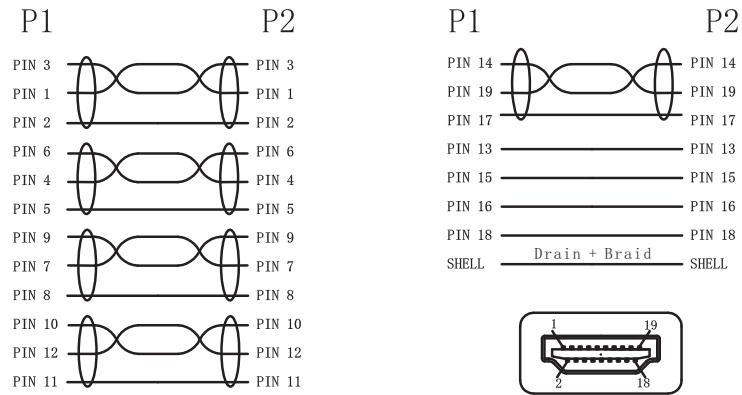

REV.	DESCRIPTION	DATE
A		2018-09-26
B		

Cable Specifications:

Pin Assignment

- test standard:
- 100% pass open circuit, short circuit, dislocation test.
 - On-resistance: 3Ω Max
 - Insulation resistance: $5MB\Omega$ Min/DC300V/10ms
 - 100% pass 4k60hz TV test

PART NO.	CABLE LENGTH
11.99.5694	5M±20mm
11.99.5695	7.5M±20mm

BOM LIST	
NO.	SPECIFICATIONS
1	HDMI2.0V28-30AWG OD:7.3 (1/0.32Cu*1P+1/0.25Cu)*5+1/0.25Cu*4C+D1/0.25Cu+64AM
2	PVC Jacket:45P PVC ,Color:Black
3	Inner Molding:tin
4	HDMI 19 Pin nickel plated connector lock connector

ITEM NUMBER	DRAWER			Ming
TITLE	VALUE HDMI Ultra HD Cable w/Ethernet , M/M, Resistant plug , black			CHECKED
MATERIAL	SCALE	APPROVED		
REV.	A	UNIT	INCH	
DRAWING NO:				