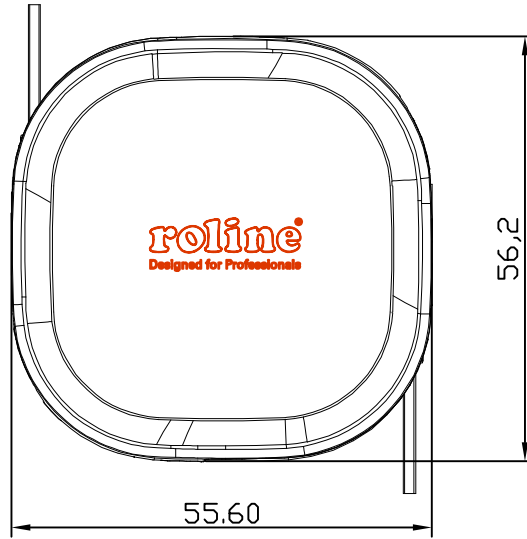

Meet RoHS

Voltage/Amp	20V3A60W
Logo	roline
Outer Shell	Aluminium/ABS
Output	Support iPhone 15, Notebook wz Type-C, Mobile
Input	Type-C
Cable	43/0.08Q+500D*2C+16/0.08Q+250D*2C+12/0.08Q+250D*1C Jacket: PE
Length	120+/-10mm
Color	Black/Grey

Specifications

A	FIRST EDITION	BAO	2023/01/05
REV. ECR	DESCRIPTION	C.N.	DATE

SECOMP

UNLESS OTHERWISE SPECIFIED: DIMENSIONS ARE IN MILLIMETERS ANGULAR TOLERANCE: ±1.0°		TITLE USB RETRACTABLE TPYE C, 60W, 1.2m	
DIMENSIONS	TOLERANCE	CHKD.	CONF.
0.00 TO 30.00mm	±0.10mm	DR. BAO	APPD.
30.01 TO 80.00mm	±0.13mm		
80.01 TO 150.00mm	±0.15mm		
150.01mm ↑	±0.20mm	MODEL NO: 11.02.8420	
MATERIAL	MATERIAL	SCALE	SHEET 1 / 1
FINISH	FINISH	UNIT	MM
		SIZE	A4
		REV.	A