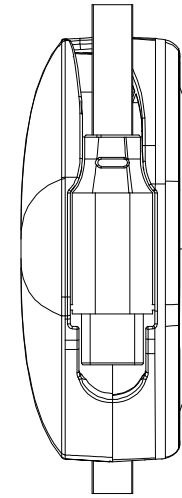

Meet RoHS

Voltage/Amp	20V3A60W
Logo	roline
Outer Shell	Aluminium/ABS
Output	Support iPhone 15, Notebook wz Type-C, Mobile
Input	Type-C
Cable	43/0.08Q+500D*2C+16/0.08Q+250D*2C+12/0.08Q+250D*1C Jacket: PE
Length	120+/-10mm
Color	Black/Grey

Specifications

A	FIRST EDITION	BAO	2023/01/05
REV. ECR	DESCRIPTION	C.N.	DATE

SECOMP

UNLESS OTHERWISE SPECIFIED: DIMENSIONS ARE IN MILLIMETERS ANGULAR TOLERANCE: ±1.0°		TITLE USB RETRACTABLE TPYE C, 60W, 1.2m	
DIMENSIONS	TOLERANCE	CHKD.	CONF.
0.00 TO 30.00mm	±0.10mm	DR. BAO	APPD.
30.01 TO 80.00mm	±0.13mm		
80.01 TO 150.00mm	±0.15mm		
150.01mm ↑	±0.20mm	MODEL NO: 11.02.8420	
MATERIAL	MATERIAL	SCALE	SHEET 1 / 1
FINISH	FINISH	UNIT	MM
		SIZE	A4
		REV.	A