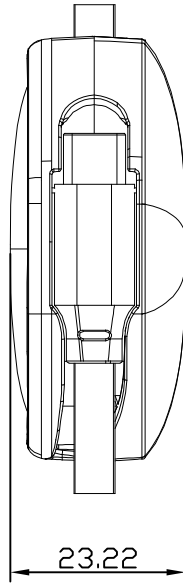

Meet RoHS

Voltage/Amp	20V3A60W
Logo	roline
Outer Shell	Aluminium/ABS
Output	Support iPhone 15, Notebook wz Type-C, Mobile
Input	Type-C
Cable	43/0.08Q+500D*2C+16/0.08Q+250D*2C+12/0.08Q+250D*1C Jacket: PE
Length	120+/-10mm
Color	Black/Grey

Specifications

A	FIRST EDITION	BAO	2023/01/05
REV. ECR	DESCRIPTION	C.N.	DATE

SECOMP

UNLESS OTHERWISE SPECIFIED: DIMENSIONS ARE IN MILLIMETERS ANGULAR TOLERANCE: ±1.0°		TITLE USB RETRACTABLE TPYE C, 60W, 1.2m	
DIMENSIONS	TOLERANCE	CHKD.	CONF.
0.00 TO 30.00mm	±0.10mm	DR. BAO	APPD.
30.01 TO 80.00mm	±0.13mm		
80.01 TO 150.00mm	±0.15mm		
150.01mm ↑	±0.20mm	MODEL NO: 11.02.8420	
MATERIAL	MATERIAL	SCALE	SHEET 1 / 1
FINISH	FINISH	UNIT	MM
		SIZE	A4
		REV.	A