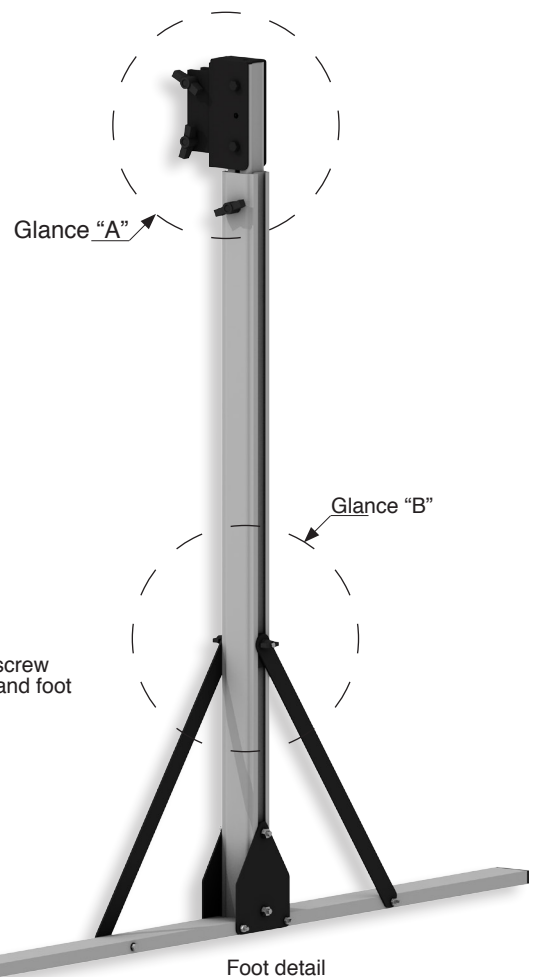

The **FLOORSTANDS** suitable for **Flat Elastic and Canaletto Elastic** screens are made of lightweight aluminum alloy. They are very reliable and strong to ensure a very stable positioning of the screen on the floor. These floorstands are extendable from a minimum of 120 cm. to a maximum of 214 cm. and can be adjusted at different heights. After use, they can be easily closed resulting in very compact dimensions (130x13x10 cm. - HxWxD).

FLOOR STANDS DETAIL

GLANCE "A"
Fixing brackets detail - Rear View

GLANCE "B"
Fixing screws floor stand foot

Warranty: 24 months

OVERALL DIMENSION OPEN FLOOR STAND

EXAMPLE - FLAT ELASTIC 300x187cm (floor stands in maximum extension)

EXAMPLE - FLAT ELASTIC 300x187cm (floor stands in minimum extension)

FIXING BRACKET DETAIL FOR FLAT ELASTIC

UPPER VIEW

FIXING BRACKET DETAIL FOR CANALETTO ELASTIC

UPPER VIEW

The measures in the drawings are expressed in millimetres.