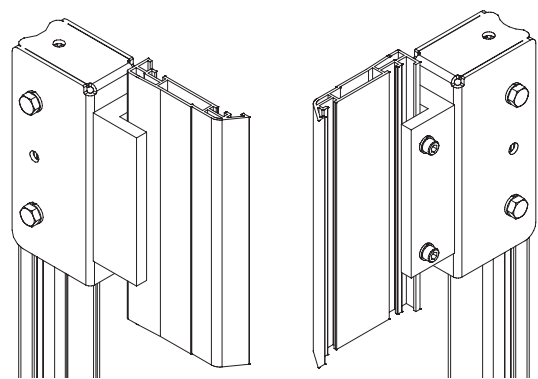

The **FLOORSTANDS** suitable for **Flat Elastic and Canaletto Elastic** screens are made of lightweight aluminum alloy. They are very reliable and strong to ensure a very stable positioning of the screen on the floor. These floorstands are extendable from a minimum of 120 cm. to a maximum of 214 cm. and can be adjusted at different heights. After use, they can be easily closed resulting in very compact dimensions (130x13x10 cm. - HxWxD).

FLOOR STANDS DETAIL

GLANCE "A"
Fixing brackets detail - Rear View

GLANCE "B"
Fixing screws floor stand foot

Warranty: 24 months

OVERALL DIMENSION OPEN FLOOR STAND

EXAMPLE - FLAT ELASTIC 300x187cm (floor stands in maximum extension)

EXAMPLE - FLAT ELASTIC 300x187cm (floor stands in minimum extension)

FIXING BRACKET DETAIL FOR FLAT ELASTIC

UPPER VIEW

FIXING BRACKET DETAIL FOR CANALETTO ELASTIC

UPPER VIEW

The measures in the drawings are expressed in millimetres.