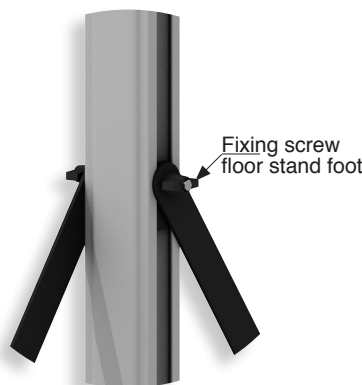

The **FLOORSTANDS** suitable for **Flat Elastic and Canaletto Elastic** screens are made of lightweight aluminum alloy. They are very reliable and strong to ensure a very stable positioning of the screen on the floor. These floorstands are extendable from a minimum of 120 cm. to a maximum of 214 cm. and can be adjusted at different heights. After use, they can be easily closed resulting in very compact dimensions (130x13x10 cm. - HxWxD).

FLOOR STANDS DETAIL

GLANCE "A"
Fixing brackets detail - Rear View

GLANCE "B"
Fixing screws floor stand foot

Warranty: 24 months

OVERALL DIMENSION OPEN FLOOR STAND

EXAMPLE - FLAT ELASTIC 300x187cm (floor stands in maximum extension)

EXAMPLE - FLAT ELASTIC 300x187cm (floor stands in minimum extension)

FIXING BRACKET DETAIL FOR FLAT ELASTIC

UPPER VIEW

FIXING BRACKET DETAIL FOR CANALETTO ELASTIC

UPPER VIEW

The measures in the drawings are expressed in millimetres.