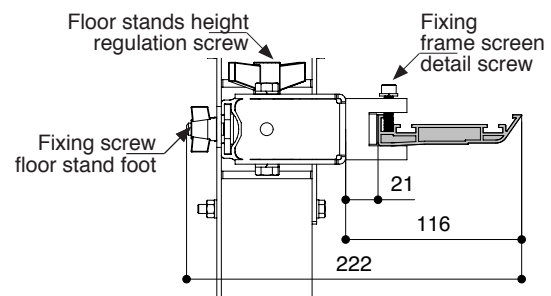

FLOOR STANDS DETAIL

GLANCE "A"
Fixing brackets detail - Rear View

GLANCE "B"
Fixing screws floor stand foot

Warranty: 24 months

OVERALL DIMENSION OPEN FLOOR STAND

EXAMPLE - FLAT ELASTIC 300x187cm (floor stands in maximum extension)

EXAMPLE - FLAT ELASTIC 300x187cm (floor stands in minimum extension)

FIXING BRACKET DETAIL FOR FLAT ELASTIC

UPPER VIEW

FIXING BRACKET DETAIL FOR CANALETTO ELASTIC

UPPER VIEW

The measures in the drawings are expressed in millimetres.