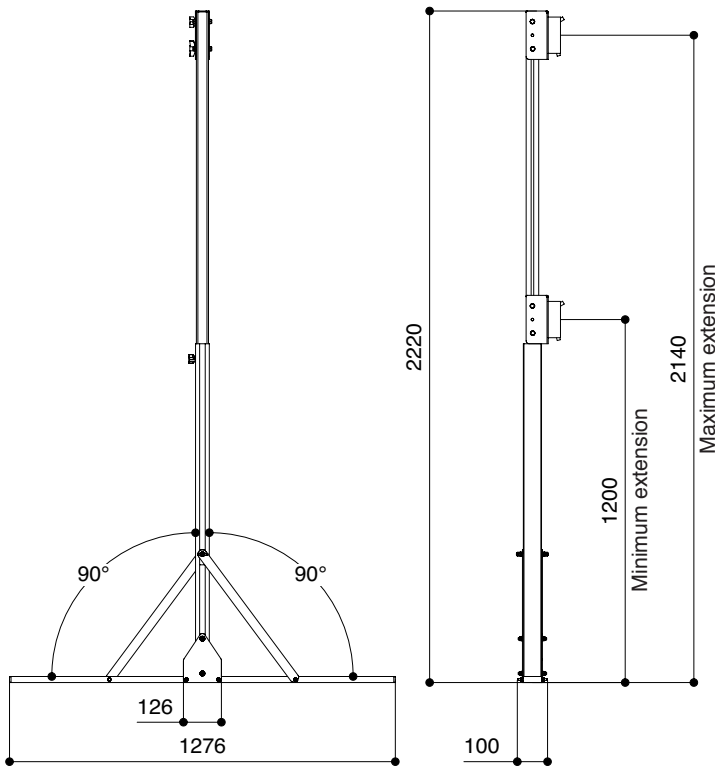

The **FLOORSTANDS** suitable for **Flat Elastic and Canaletto Elastic** screens are made of lightweight aluminum alloy. They are very reliable and strong to ensure a very stable positioning of the screen on the floor. These floorstands are extendable from a minimum of 120 cm. to a maximum of 214 cm. and can be adjusted at different heights. After use, they can be easily closed resulting in very compact dimensions (130x13x10 cm. - HxWxD).

FLOOR STANDS DETAIL

GLANCE "A"
Fixing brackets detail - Rear View

GLANCE "B"
Fixing screws floor stand foot

Warranty: 24 months

OVERALL DIMENSION OPEN FLOOR STAND

EXAMPLE - FLAT ELASTIC 300x187cm (floor stands in maximum extension)

EXAMPLE - FLAT ELASTIC 300x187cm (floor stands in minimum extension)

FIXING BRACKET DETAIL FOR FLAT ELASTIC

UPPER VIEW

FIXING BRACKET DETAIL FOR CANALETTO ELASTIC

UPPER VIEW

The measures in the drawings are expressed in millimetres.