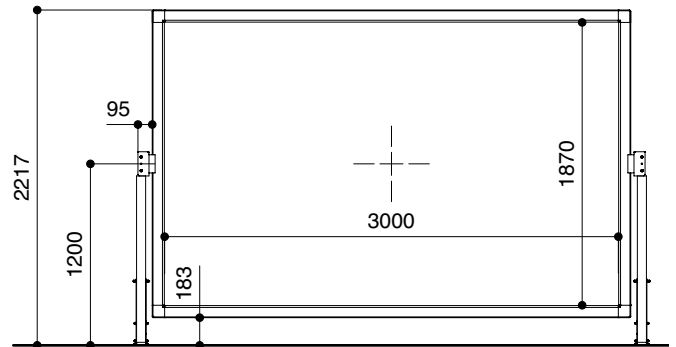

The **FLOORSTANDS** suitable for **Flat Elastic and Canaletto Elastic** screens are made of lightweight aluminum alloy. They are very reliable and strong to ensure a very stable positioning of the screen on the floor. These floorstands are extendable from a minimum of 120 cm. to a maximum of 214 cm. and can be adjusted at different heights. After use, they can be easily closed resulting in very compact dimensions (130x13x10 cm. - HxWxD).

FLOOR STANDS DETAIL

GLANCE "A"
Fixing brackets detail - Rear View

GLANCE "B"
Fixing screws floor stand foot

Warranty: 24 months

OVERALL DIMENSION OPEN FLOOR STAND

EXAMPLE - FLAT ELASTIC 300x187cm (floor stands in maximum extension)

EXAMPLE - FLAT ELASTIC 300x187cm (floor stands in minimum extension)

FIXING BRACKET DETAIL FOR FLAT ELASTIC

UPPER VIEW

FIXING BRACKET DETAIL FOR CANALETTO ELASTIC

UPPER VIEW

The measures in the drawings are expressed in millimetres.