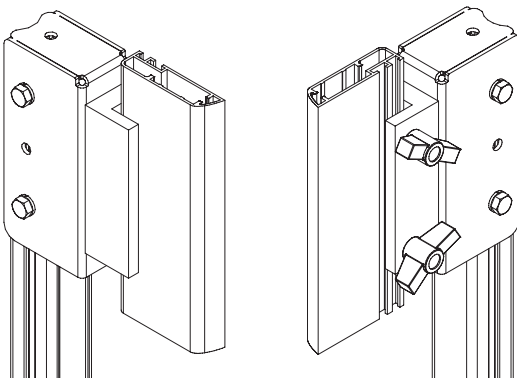

The **FLOORSTANDS** suitable for **Flat Elastic and Canaletto Elastic** screens are made of lightweight aluminum alloy. They are very reliable and strong to ensure a very stable positioning of the screen on the floor. These floorstands are extendable from a minimum of 120 cm. to a maximum of 214 cm. and can be adjusted at different heights. After use, they can be easily closed resulting in very compact dimensions (130x13x10 cm. - HxWxD).

FLOOR STANDS DETAIL

GLANCE "A"
Fixing brackets detail - Rear View

GLANCE "B"
Fixing screws floor stand foot

Warranty: 24 months

OVERALL DIMENSION OPEN FLOOR STAND

EXAMPLE - FLAT ELASTIC 300x187cm (floor stands in maximum extension)

EXAMPLE - FLAT ELASTIC 300x187cm (floor stands in minimum extension)

FIXING BRACKET DETAIL FOR FLAT ELASTIC

UPPER VIEW

FIXING BRACKET DETAIL FOR CANALETTO ELASTIC

UPPER VIEW

The measures in the drawings are expressed in millimetres.