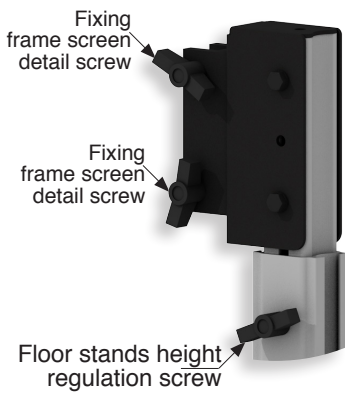

The **FLOORSTANDS** suitable for **Flat Elastic and Canaletto Elastic** screens are made of lightweight aluminum alloy. They are very reliable and strong to ensure a very stable positioning of the screen on the floor. These floorstands are extendable from a minimum of 120 cm. to a maximum of 214 cm. and can be adjusted at different heights. After use, they can be easily closed resulting in very compact dimensions (130x13x10 cm. - HxWxD).

FLOOR STANDS DETAIL

GLANCE "A"
Fixing brackets detail - Rear View

GLANCE "B"
Fixing screws floor stand foot

Warranty: 24 months

OVERALL DIMENSION OPEN FLOOR STAND

EXAMPLE - FLAT ELASTIC 300x187cm (floor stands in maximum extension)

EXAMPLE - FLAT ELASTIC 300x187cm (floor stands in minimum extension)

FIXING BRACKET DETAIL FOR FLAT ELASTIC

UPPER VIEW

FIXING BRACKET DETAIL FOR CANALETTO ELASTIC

UPPER VIEW

The measures in the drawings are expressed in millimetres.