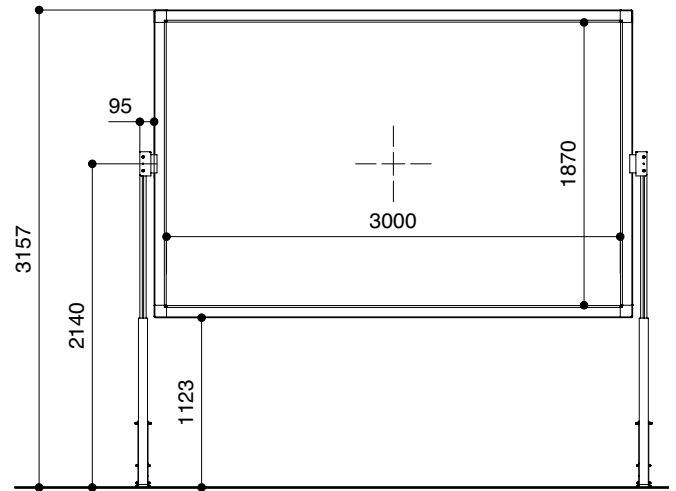

The **FLOORSTANDS** suitable for **Flat Elastic and Canaletto Elastic** screens are made of lightweight aluminum alloy. They are very reliable and strong to ensure a very stable positioning of the screen on the floor. These floorstands are extendable from a minimum of 120 cm. to a maximum of 214 cm. and can be adjusted at different heights. After use, they can be easily closed resulting in very compact dimensions (130x13x10 cm. - HxWxD).

FLOOR STANDS DETAIL

GLANCE "A"
Fixing brackets detail - Rear View

GLANCE "B"
Fixing screws floor stand foot

Warranty: 24 months

OVERALL DIMENSION OPEN FLOOR STAND

EXAMPLE - FLAT ELASTIC 300x187cm (floor stands in maximum extension)

EXAMPLE - FLAT ELASTIC 300x187cm (floor stands in minimum extension)

FIXING BRACKET DETAIL FOR FLAT ELASTIC

UPPER VIEW

FIXING BRACKET DETAIL FOR CANALETTO ELASTIC

UPPER VIEW

The measures in the drawings are expressed in millimetres.