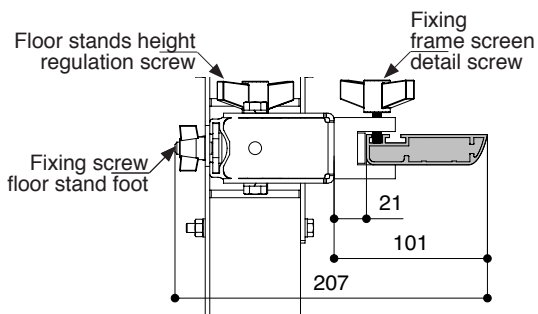

The **FLOORSTANDS** suitable for **Flat Elastic and Canaletto Elastic** screens are made of lightweight aluminum alloy. They are very reliable and strong to ensure a very stable positioning of the screen on the floor. These floorstands are extendable from a minimum of 120 cm. to a maximum of 214 cm. and can be adjusted at different heights. After use, they can be easily closed resulting in very compact dimensions (130x13x10 cm. - HxWxD).

FLOOR STANDS DETAIL

GLANCE "A"
Fixing brackets detail - Rear View

GLANCE "B"
Fixing screws floor stand foot

Warranty: 24 months

OVERALL DIMENSION OPEN FLOOR STAND

EXAMPLE - FLAT ELASTIC 300x187cm (floor stands in maximum extension)

EXAMPLE - FLAT ELASTIC 300x187cm (floor stands in minimum extension)

FIXING BRACKET DETAIL FOR FLAT ELASTIC

UPPER VIEW

FIXING BRACKET DETAIL FOR CANALETTO ELASTIC

UPPER VIEW

The measures in the drawings are expressed in millimetres.