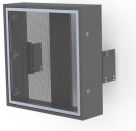

SMS Presence Wall/Floor makes it all possible, a perfect support in the lobby area or conference room. The smart design shifts the weight to the floor. The stand itself uses very little floor space and is perfect in small spaces where a bracket with legs are in the way. The SMS Presence Wall/Floor is extensively premounted for easy installation.

Cables and peripherals are hidden inside.

ARTICLE NUMBER

C591U003-2A0
SMS Presence W/F Fixed

INCLUDED PRODUCTS

SMS Presence W/F Fixed Body
1 x C591U003-2A1
SMS Presence W/F Fixed Holder
1 x C511U010-2A2

INFO

PLACEMENT	Wall/Floor
ROTATION	Landscape
LOCKABLE	Yes
VESA HORIZONTAL	200 - 800
VESA VERTICAL	100 - 400
MAX WEIGHT [KG]	150
SCREEN SIZE	46 inch and up
WARRANTY [YEARS]	5

ACCESSORIES

PRESENCE CAMERA SHELF

PR100001

SMS PRESENCE VESA BARS 600

PR210201

SMS PRESENCE TOWER BOX - WALL/FLOOR

C5-21U004-2-A

SMS PRESENCE TOWER BOX - MOBILE

C5-21U006-2-A