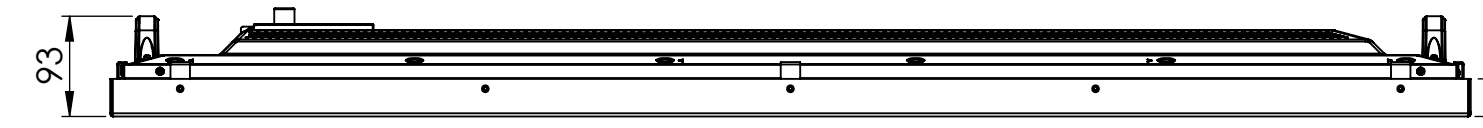

12 11 10 9 8 7 6 5 4 3 2 1

H
G
F
E
D
C
B
A

Bottom View

Front View

Right Side View

Left Side View

Top View

Rear View

No	TITLE	QTY	DRW NO / STANDARD NO	MATERIAL	WEIGHT
UNLESS OTHERWISE SPECIFIED: DIMENSION ARE IN MILLIMETERS: TOLERANCES: +/- 0,1mm ANGULAR: MACH +/- 30'		File Owner: U-Touch POLAND ul. Kroczywiech 60B, 32-500 Chrzonów POLAND. All rights reserved. Copying contents without the owner's express consent is forbidden.		DO NOT SCALE DRAWING	CORRECTION
		MATERIAL:		TITLE:	
DREW by	Jacek Sroka	SIGNATURE	DATE	ASSY TM A 5558 NEC ME551 + IR Touch Overlay	
APPROVED	Piotr Postrzyny		25.10.2022		
REVISION	No revision				
LAST FILE SAVED DATE:		25.10.2022		PROJECT DESCRIPTION:	
COMMENTS:		DRW. No 1/25.10.2022			
WEIGHT:		SCALE: 1:1		SHEET 1/1	