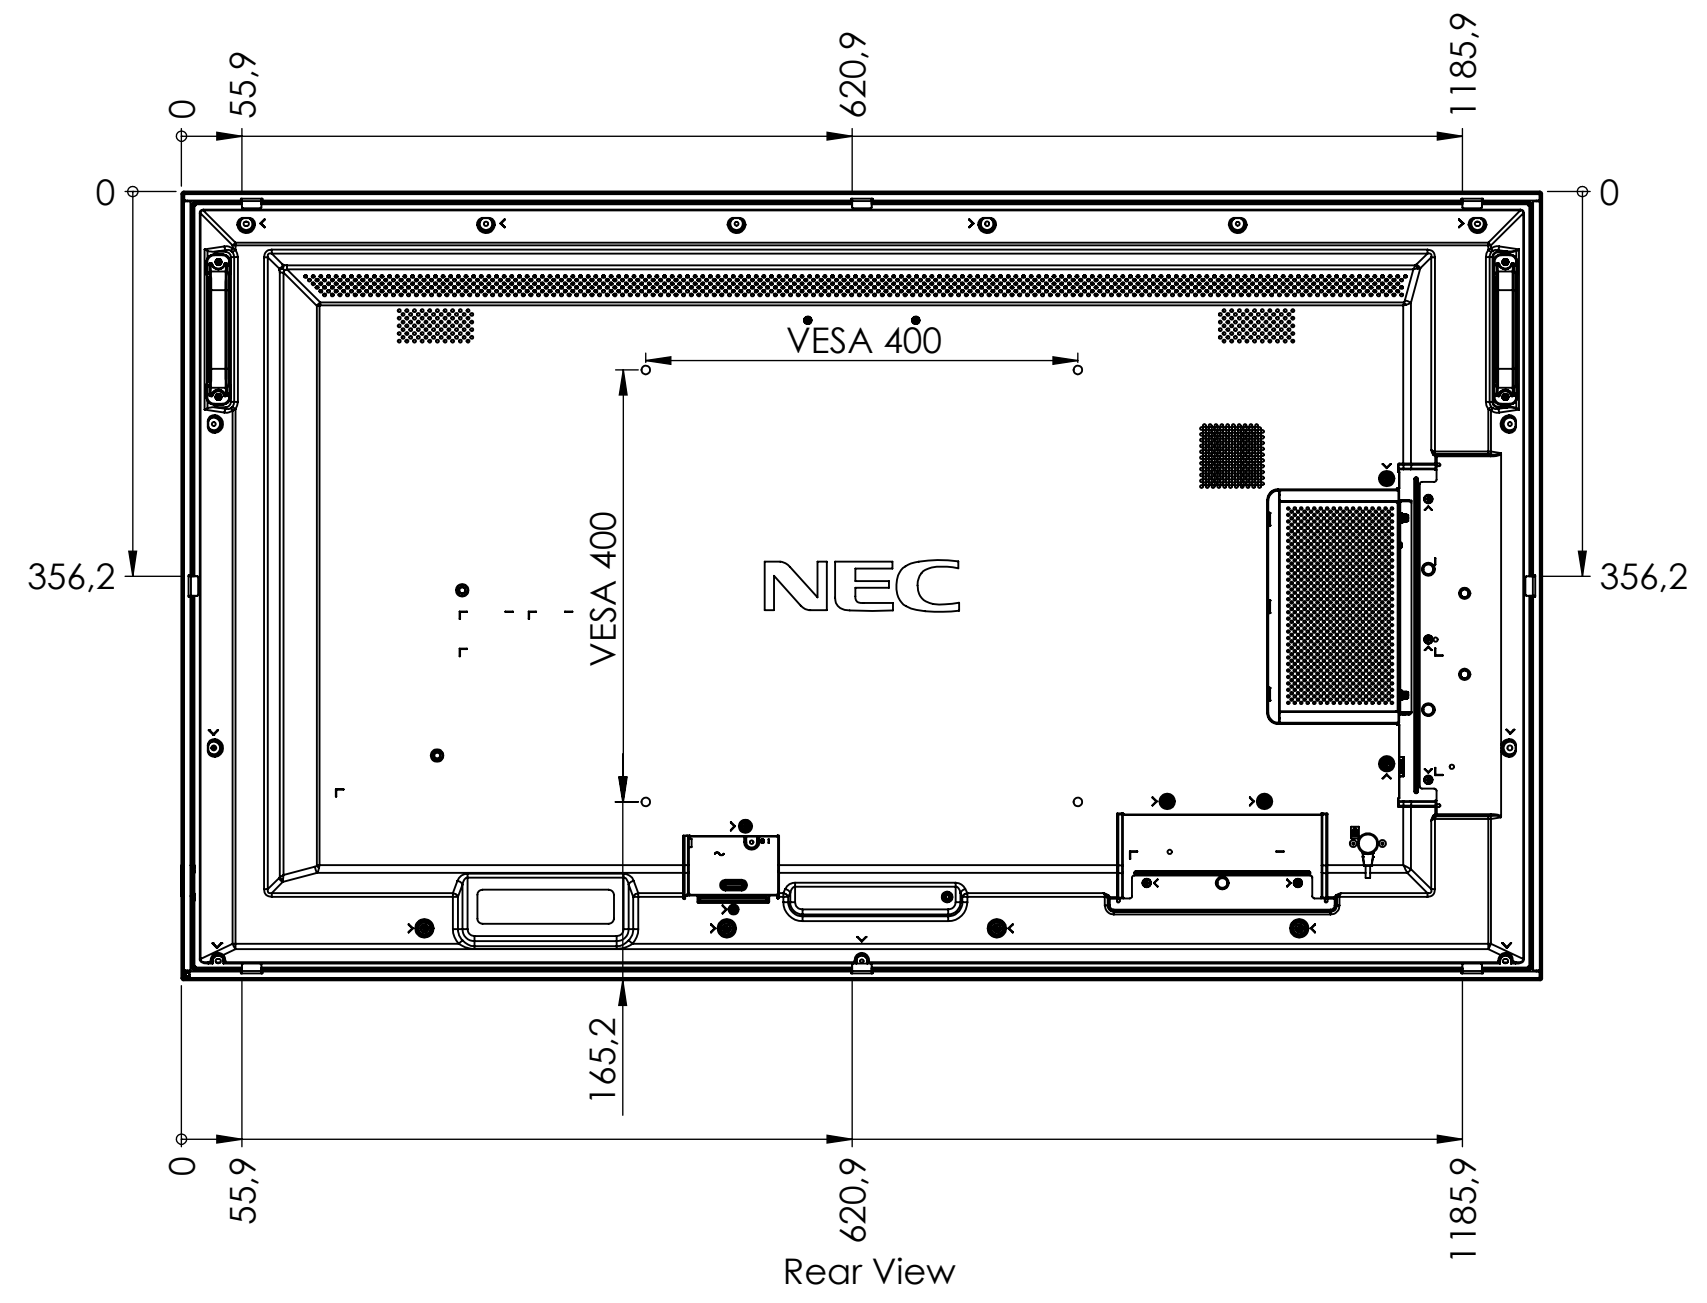

12 11 10 9 8 7 6 5 4 3 2 1

H
G
F
E
D
C
B
A

Bottom View

Front View

Right Side View

Left Side View

Top View

Rear View

No	TITLE	QTY	DRW NO / STANDARD NO	MATERIAL	WEIGHT
UNLESS OTHERWISE SPECIFIED: DIMENSION ARE IN MILLIMETERS: TOLERANCES: +/- 0,1mm ANGULAR: MACH +/- 30'		File Owner: U-Touch POLAND ul. Kroczywiech 60B, 32-500 Chrzonów POLAND. All rights reserved. Copying contents without the owner's express consent is forbidden.		DO NOT SCALE DRAWING	CORRECTION
		MATERIAL:		TITLE:	
DREW by	Jacek Sroka	SIGNATURE	DATE	ASSY TM A 5558 NEC ME551 + IR Touch Overlay	
APPROVED	Piotr Postrzyny		25.10.2022		
REVISION	No revision				
LAST FILE SAVED DATE:		25.10.2022		PROJECT DESCRIPTION:	
COMMENTS:		DRW. No 1/25.10.2022			
WEIGHT:		SCALE: 1:1		SHEET 1/1	

12 11 10 9 8 7 6 5 4 3 2 1