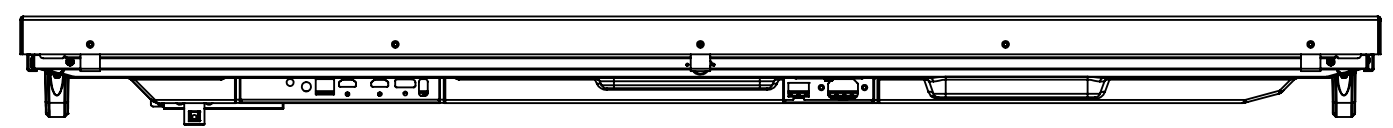

12 11 10 9 8 7 6 5 4 3 2 1

H
G
F
E
D
C
B
A

Bottom View

Front View

Right Side View

Left Side View

Top View

Rear View

No	TITLE	QTY	DRW NO / STANDARD NO	MATERIAL	WEIGHT
UNLESS OTHERWISE SPECIFIED: DIMENSION ARE IN MILLIMETERS: TOLERANCES: +/- 0,1mm ANGULAR: MACH +/- 30'		File Owner: U-Touch POLAND ul. Kroczywiech 60B, 32-500 Chrzonów POLAND. All rights reserved. Copying contents without the owner's express consent is forbidden.		DO NOT SCALE DRAWING	CORRECTION
		MATERIAL:		TITLE:	
DREW by	Jacek Sroka	SIGNATURE	DATE	ASSY TM A 5558 NEC ME551 + IR Touch Overlay	
APPROVED	Piotr Postrzyny		25.10.2022		
REVISION	No revision				
LAST FILE SAVED DATE:		25.10.2022		PROJECT DESCRIPTION:	
COMMENTS:		DRW. No 1/25.10.2022			
WEIGHT:		SCALE: 1:1		SHEET 1/1	