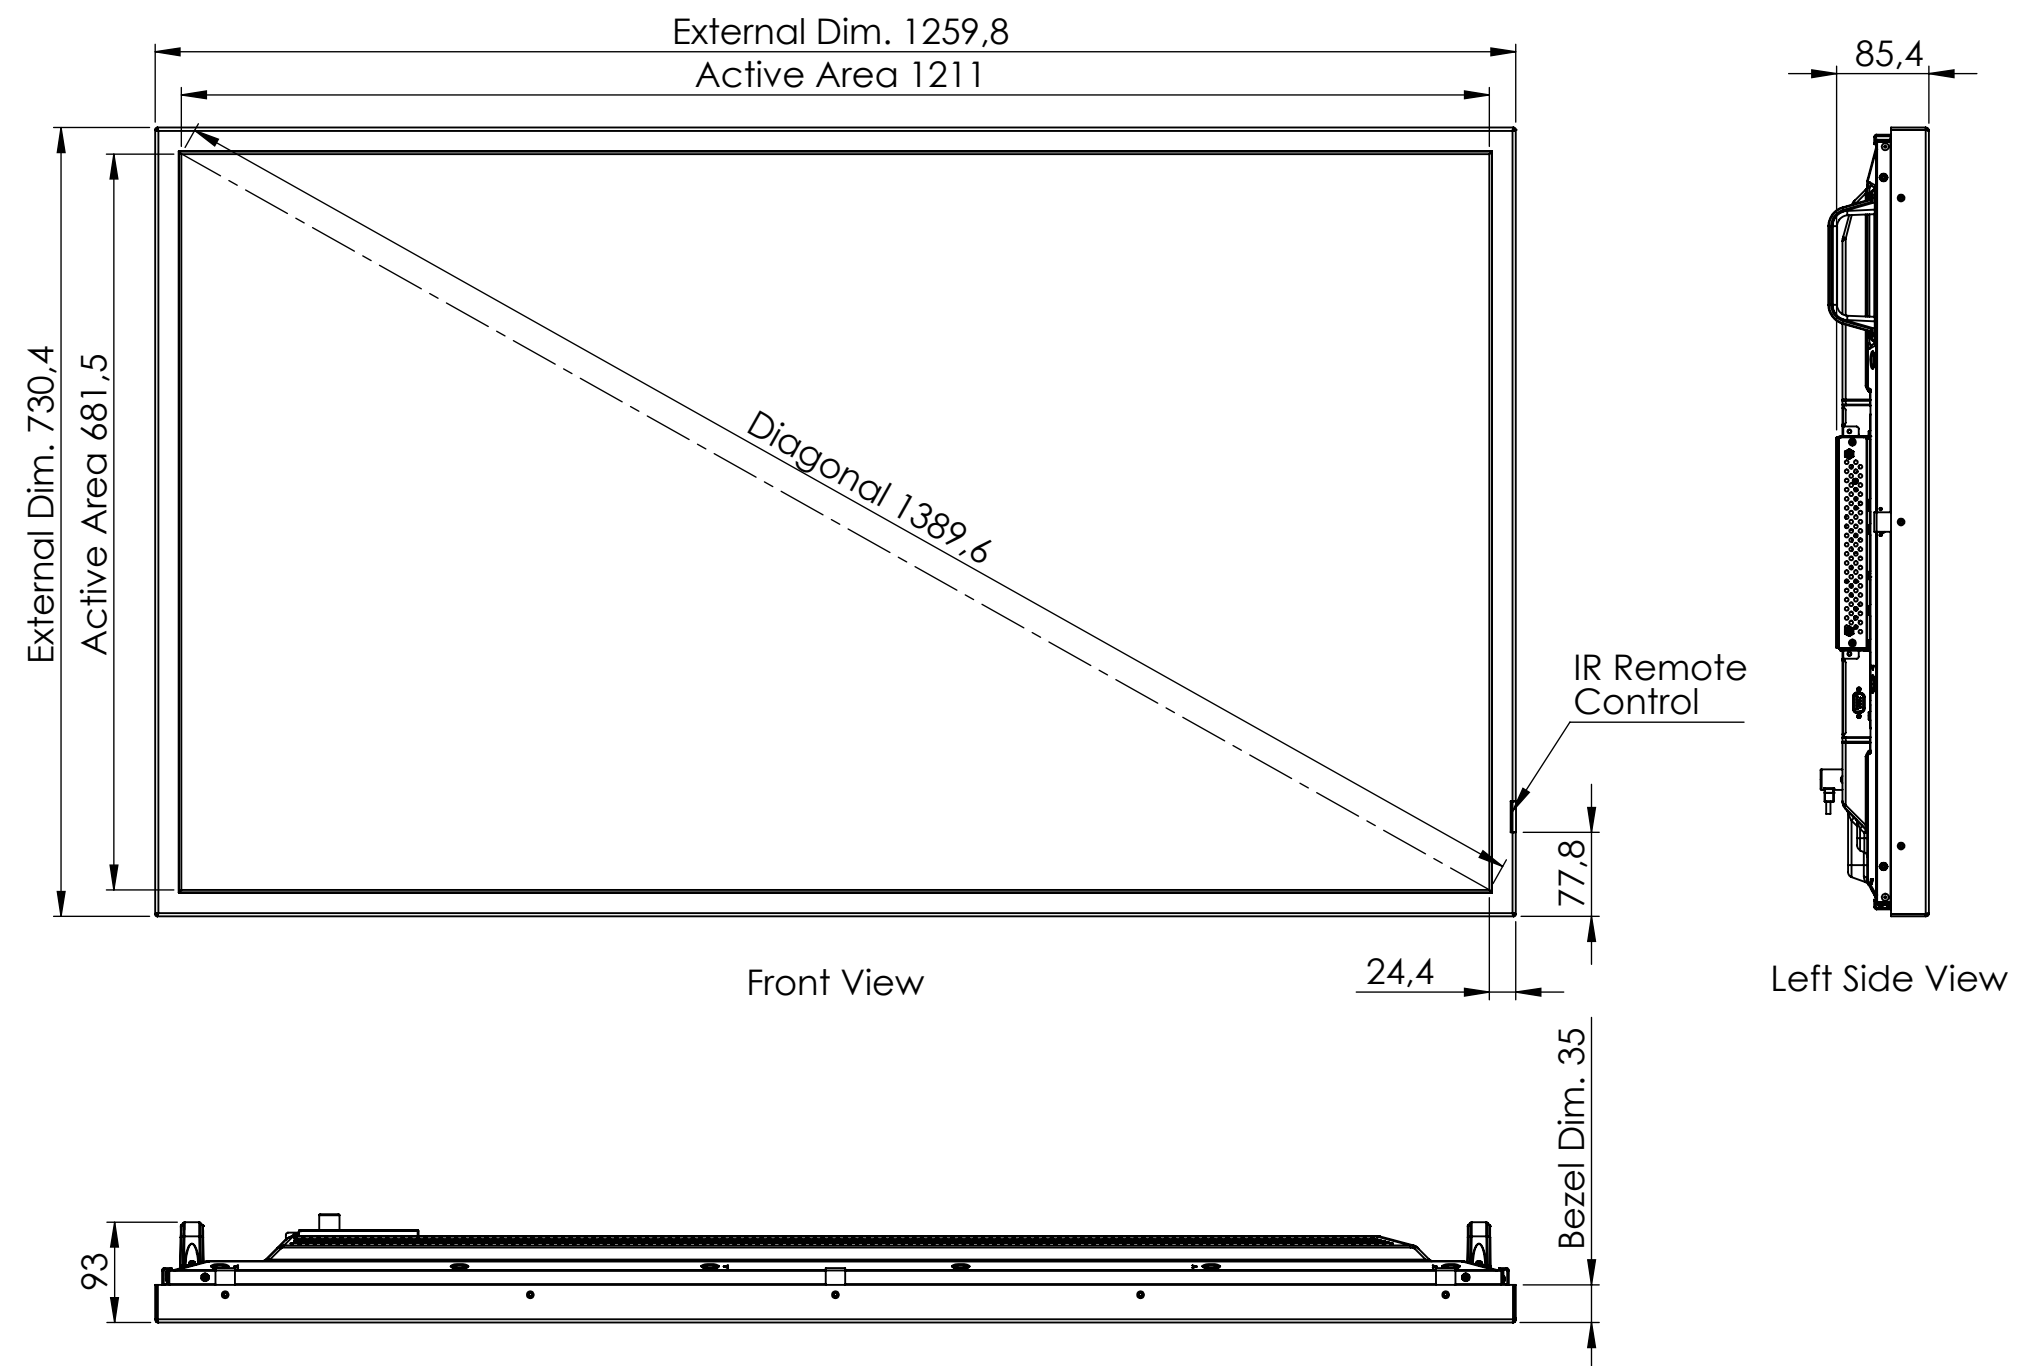

12 11 10 9 8 7 6 5 4 3 2 1

H
G
F
E
D
C
B
A

Bottom View

Front View

Right Side View

Left Side View

Top View

Rear View

No	TITLE	QTY	DRW NO / STANDARD NO	MATERIAL	WEIGHT
UNLESS OTHERWISE SPECIFIED: DIMENSION ARE IN MILLIMETERS: TOLERANCES: +/- 0,1mm ANGULAR: MACH +/- 30'		File Owner: U-Touch POLAND ul. Kroczywiech 60B, 32-500 Chrzonów POLAND. All rights reserved. Copying contents without the owner's express consent is forbidden.		DO NOT SCALE DRAWING	CORRECTION
		MATERIAL:		TITLE:	
DREW by	Jacek Sroka	SIGNATURE	DATE	ASSY TM A 5558 NEC ME551 + IR Touch Overlay	
APPROVED	Piotr Postrzyny		25.10.2022		
REVISION	No revision				
LAST FILE SAVED DATE:		25.10.2022		PROJECT DESCRIPTION:	
COMMENTS:		DRW. No 1/25.10.2022			
WEIGHT:		SCALE: 1:1		SHEET 1/1	

12 11 10 9 8 7 6 5 4 3 2 1