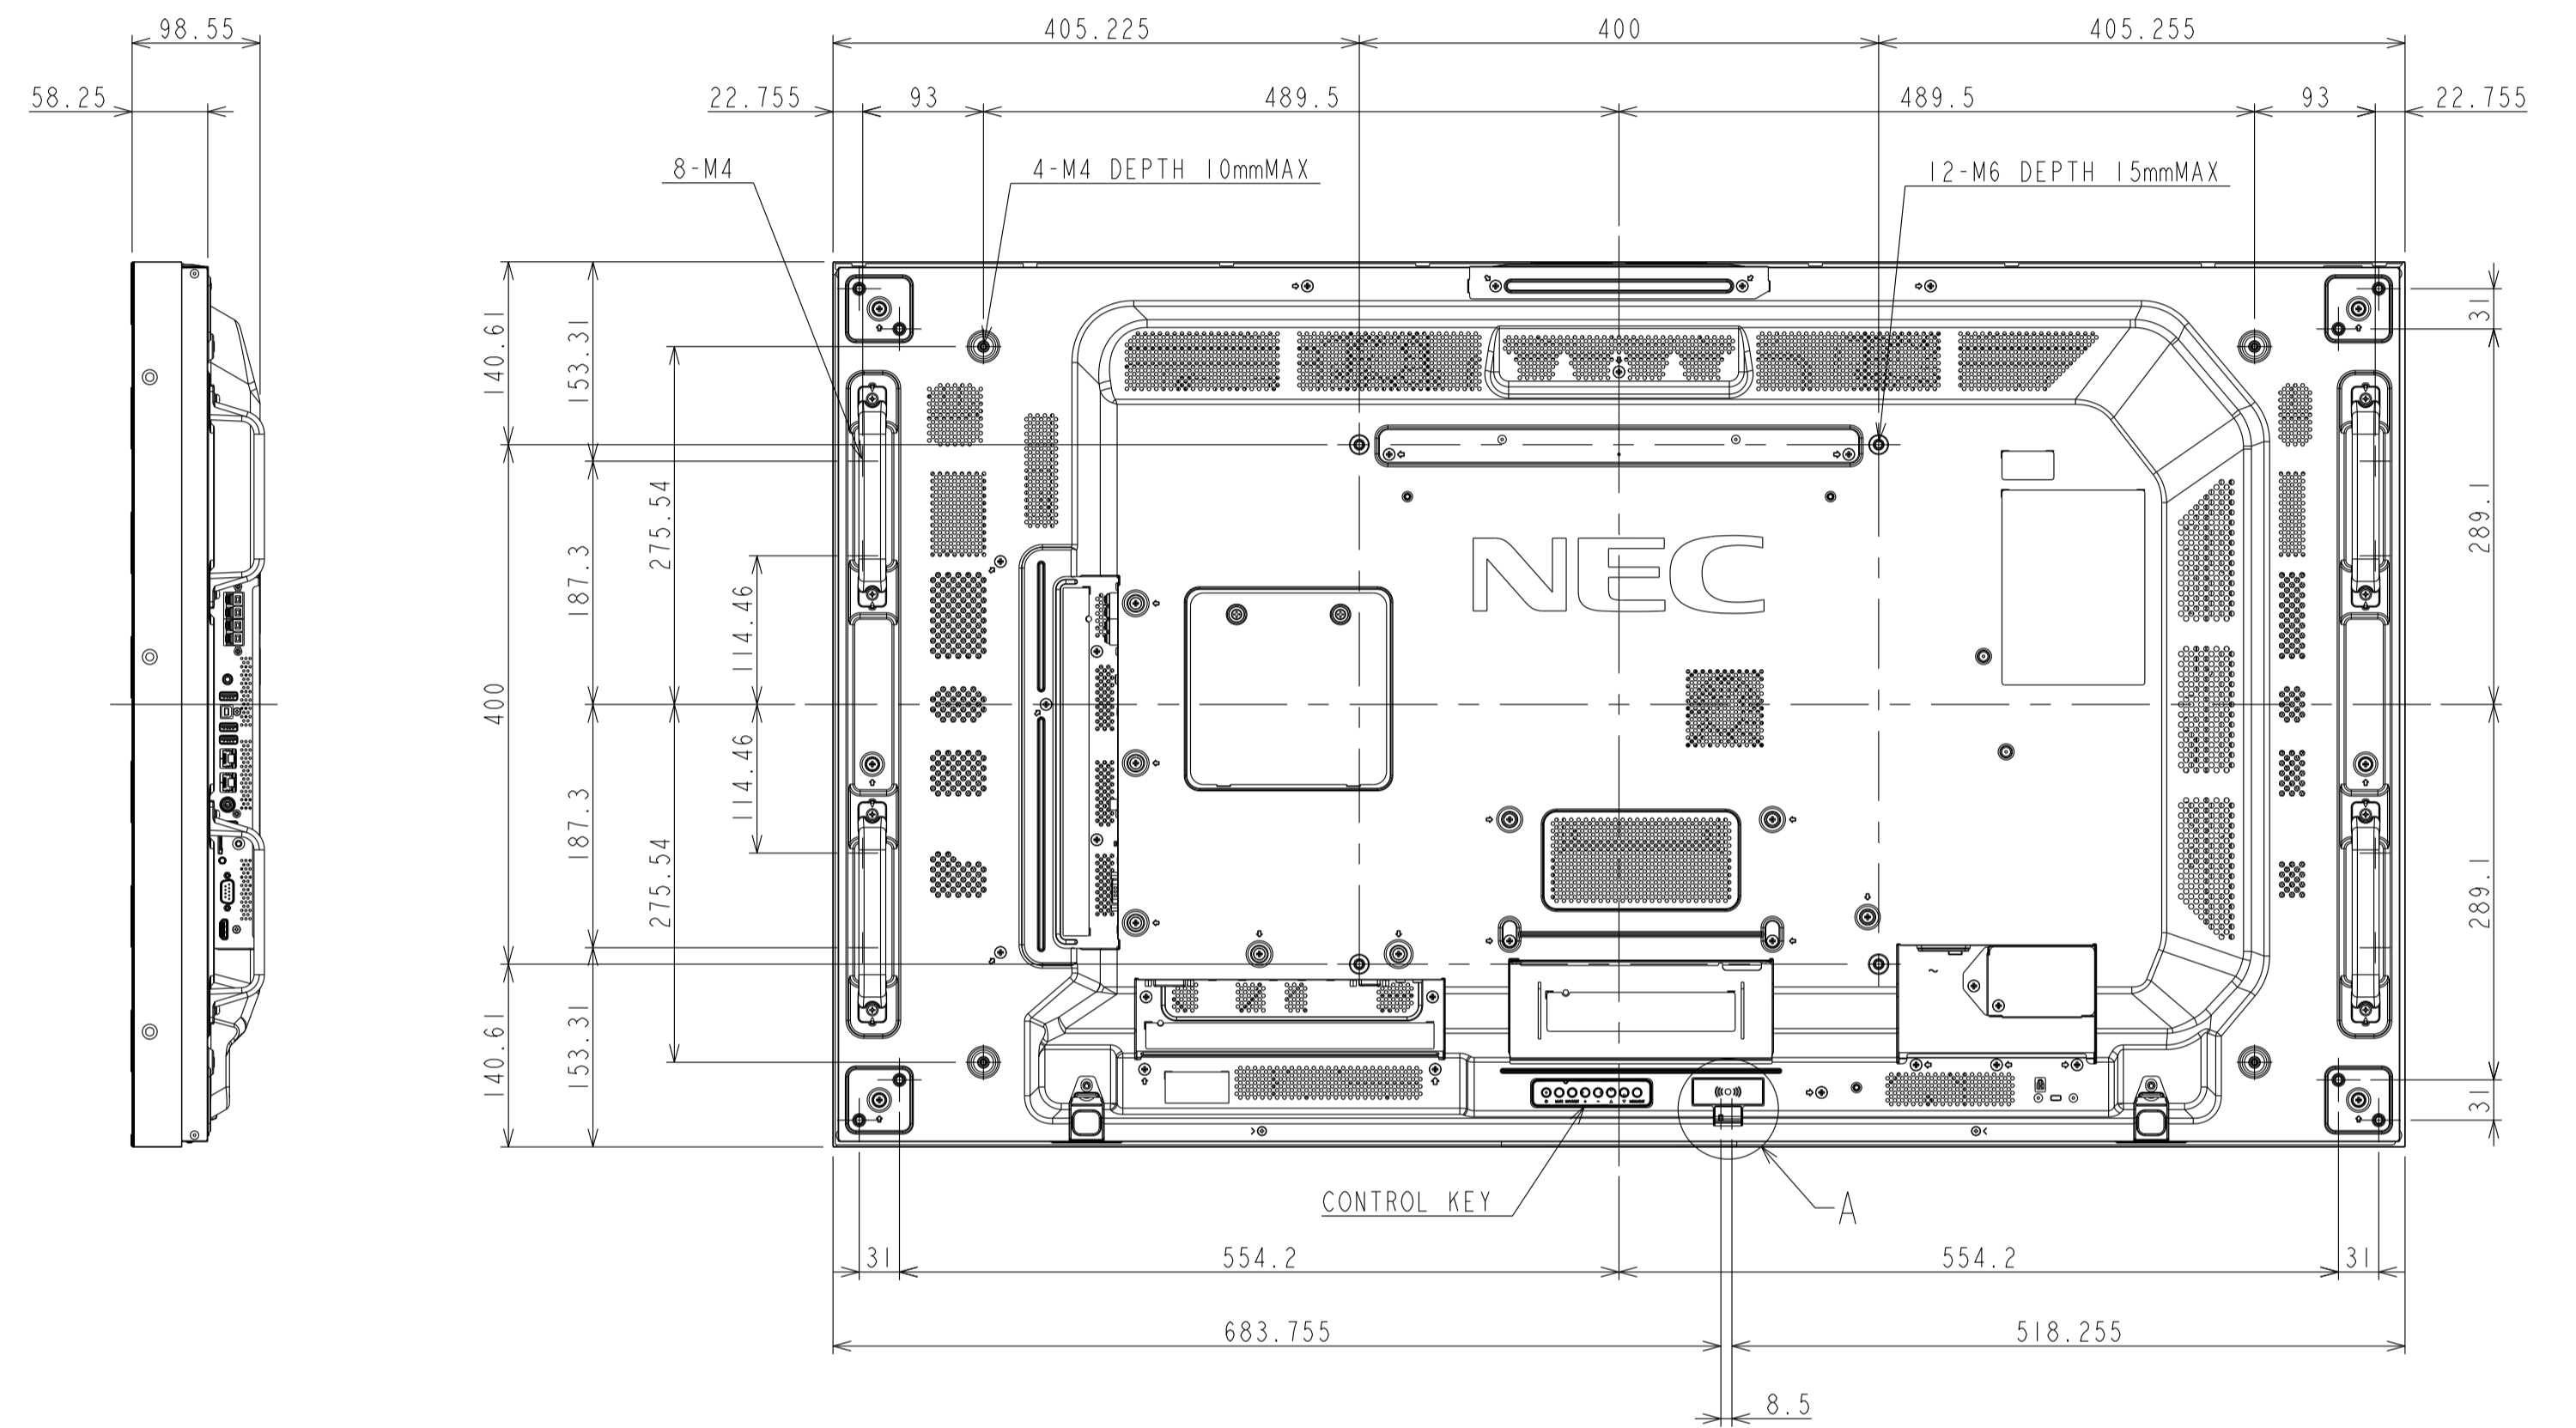

# UN552VS\_OUTLINE

The center of gravity: It is within 10mm from active center.

DETAIL A  
SCALE (1/1)

UNIT	mm
SCALE	1/5
MODEL	UN552VS
NEC Display Solutions 2018/11/15	