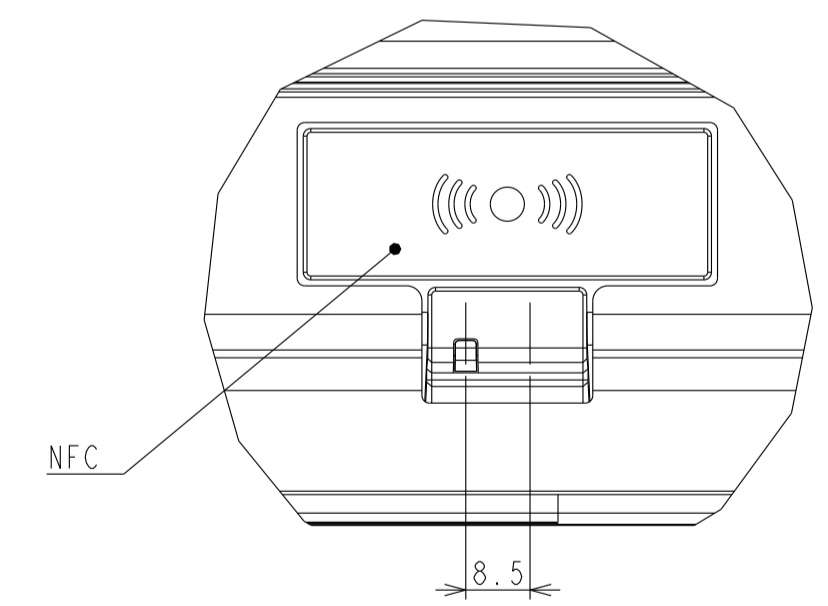

# UN552VS\_OUTLINE

The center of gravity: It is within 10mm from active center.

DETAIL A  
SCALE (1/1)

UNIT	mm
SCALE	1/5
MODEL	UN552VS
NEC Display Solutions 2018/11/15	