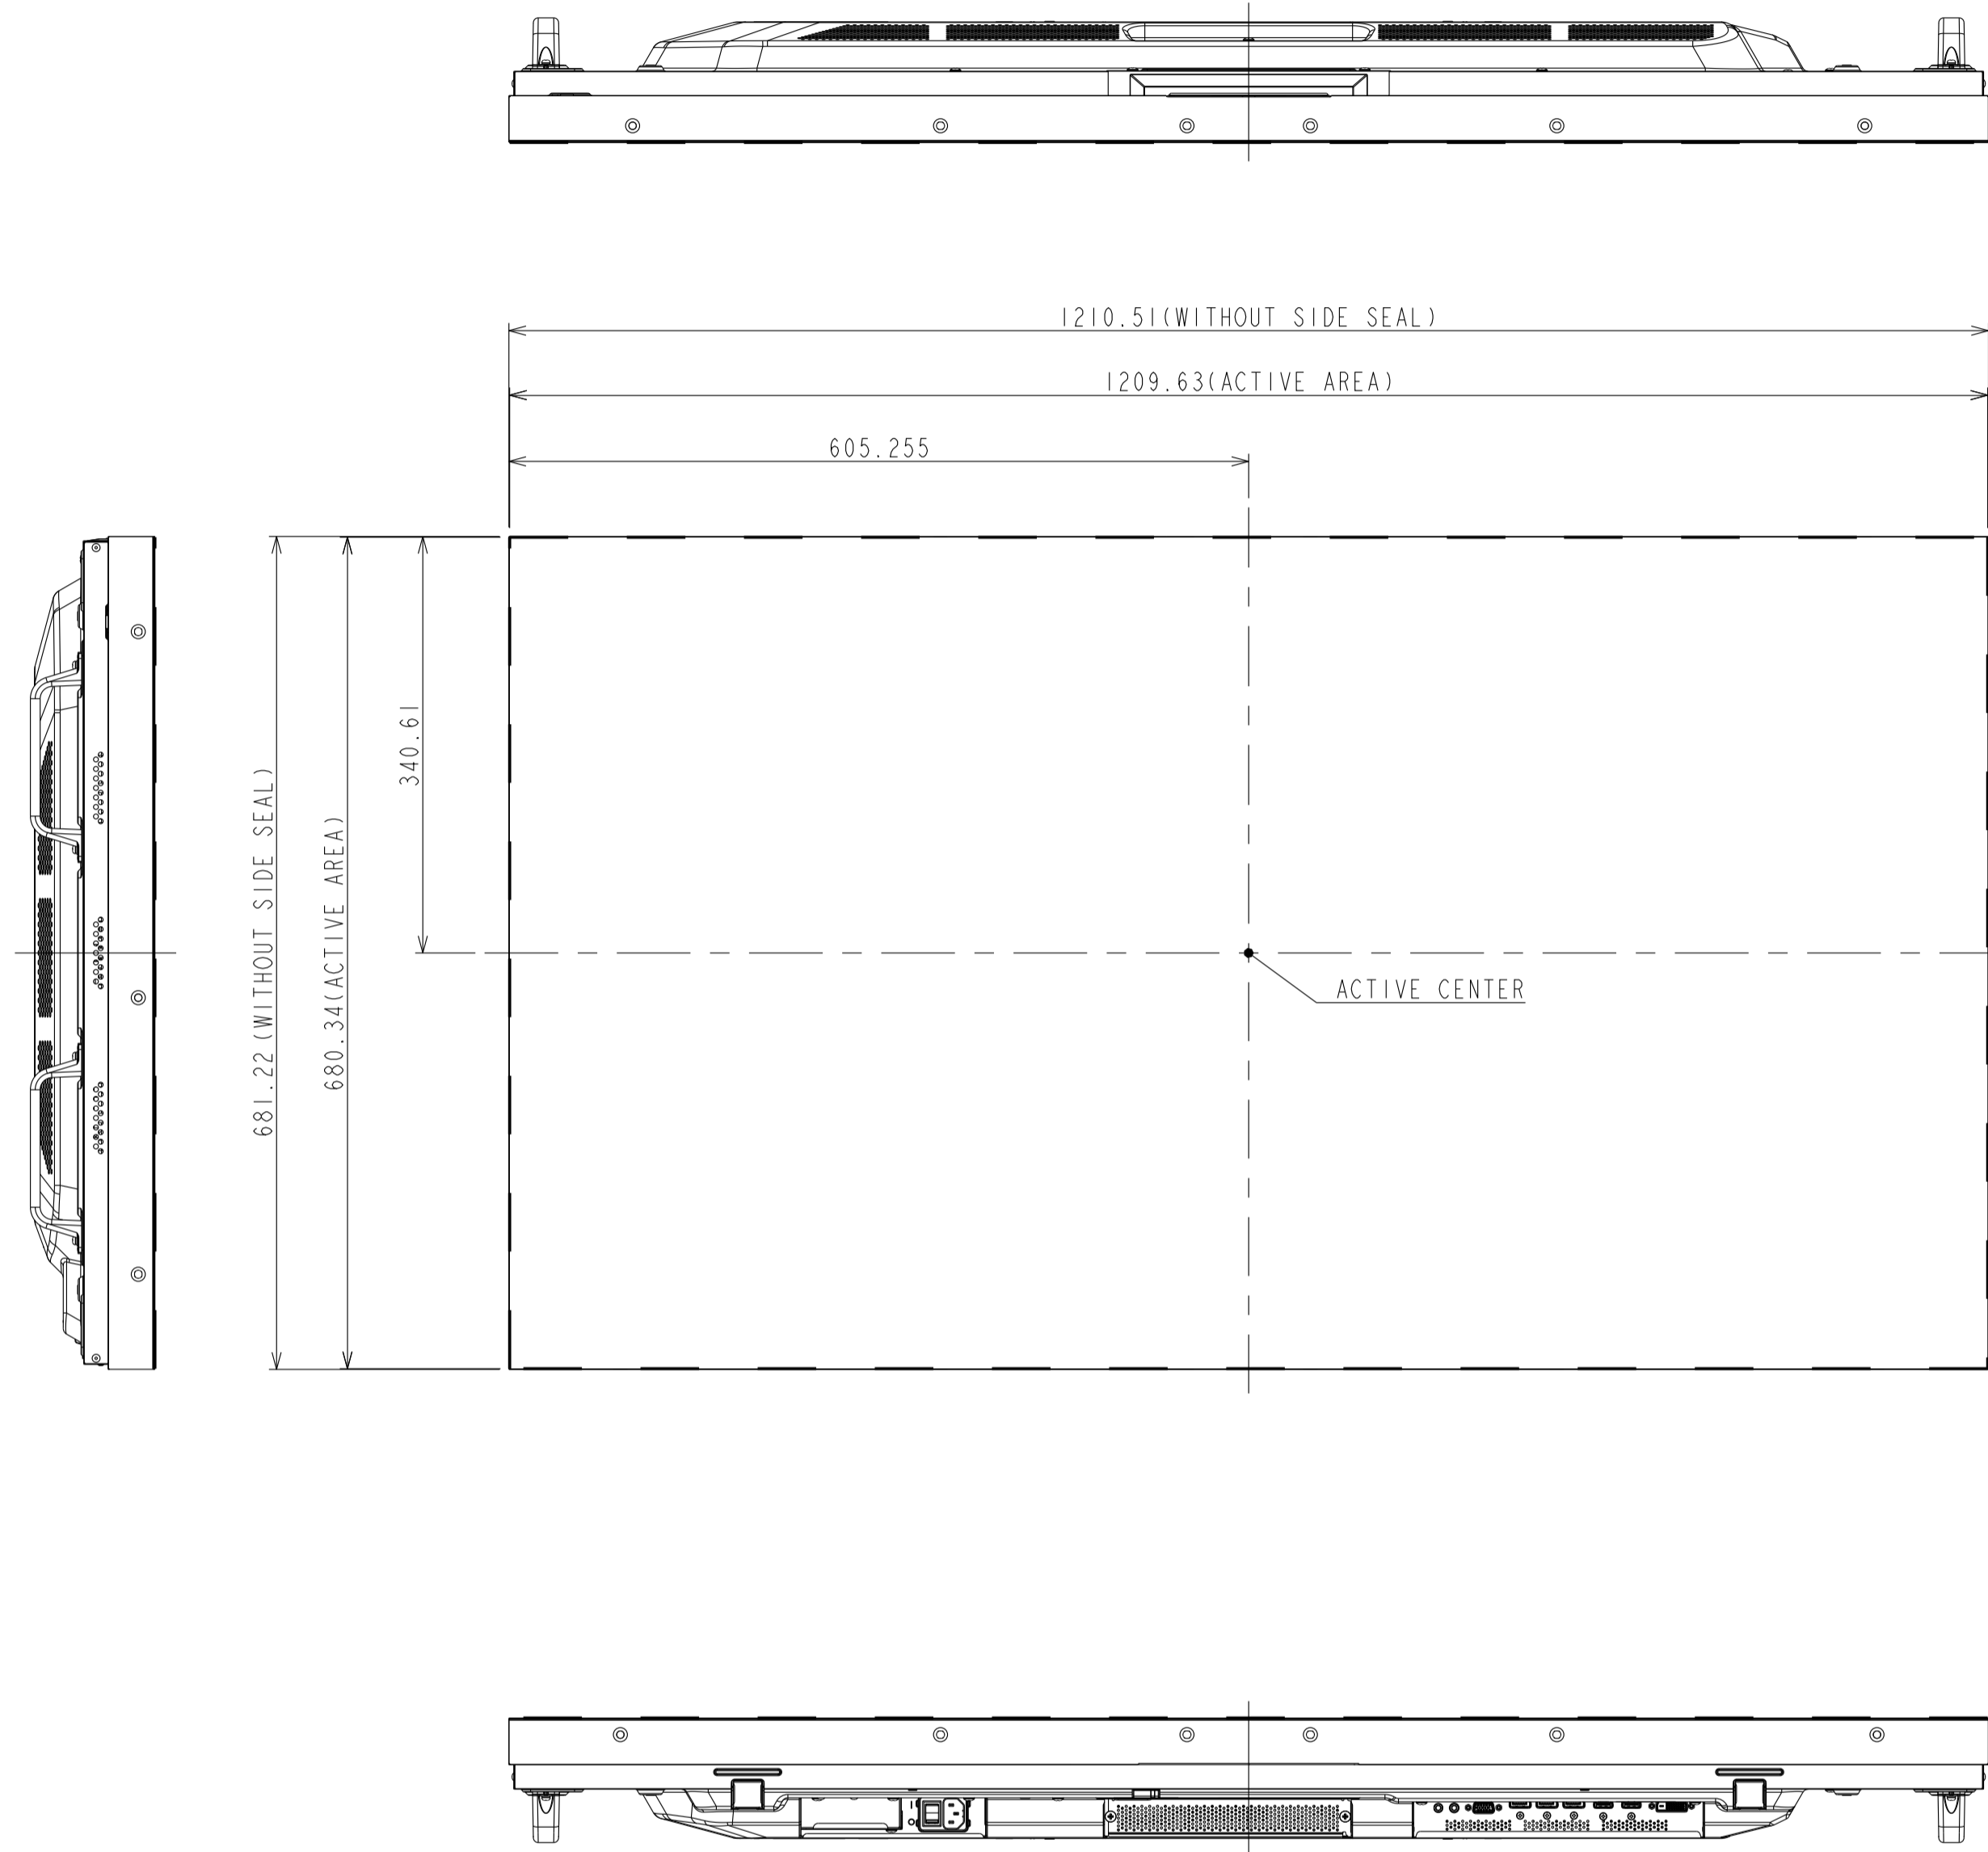

# UN552VS\_OUTLINE

The center of gravity: It is within 10mm from active center.

DETAIL A  
SCALE (1/1)

UNIT	mm
SCALE	1/5
MODEL	UN552VS
NEC Display Solutions 2018/11/15	