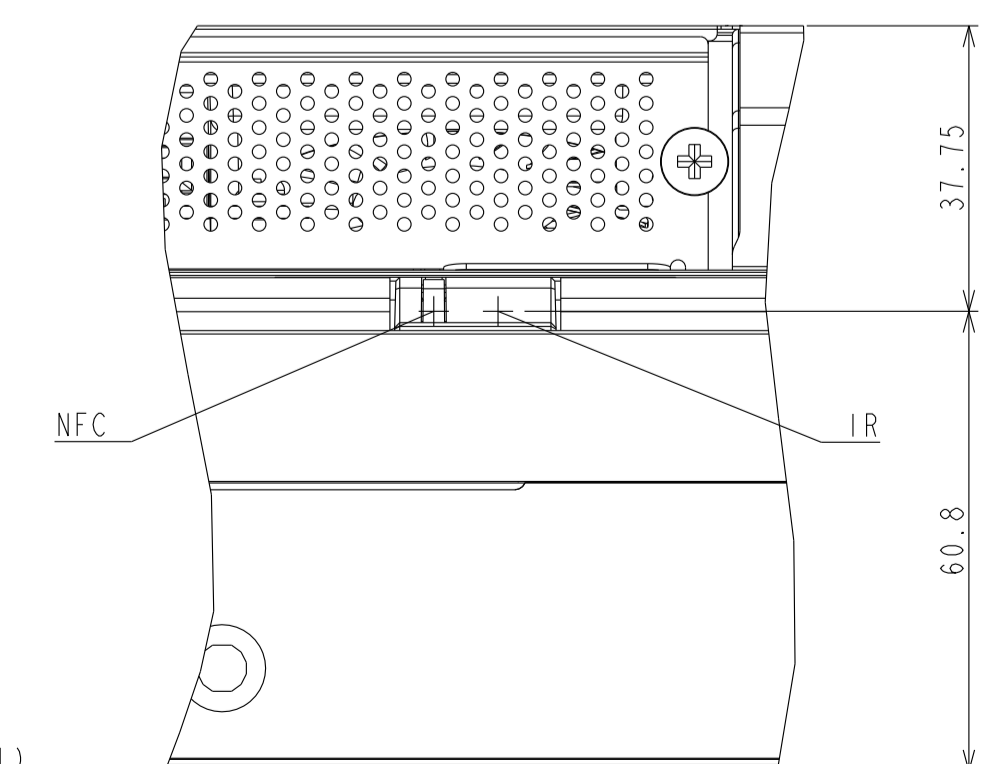

# UN552VS\_OUTLINE

The center of gravity: It is within 10mm from active center.

DETAIL A  
SCALE (1/1)

UNIT	mm
SCALE	1/5
MODEL	UN552VS
NEC Display Solutions 2018/11/15	