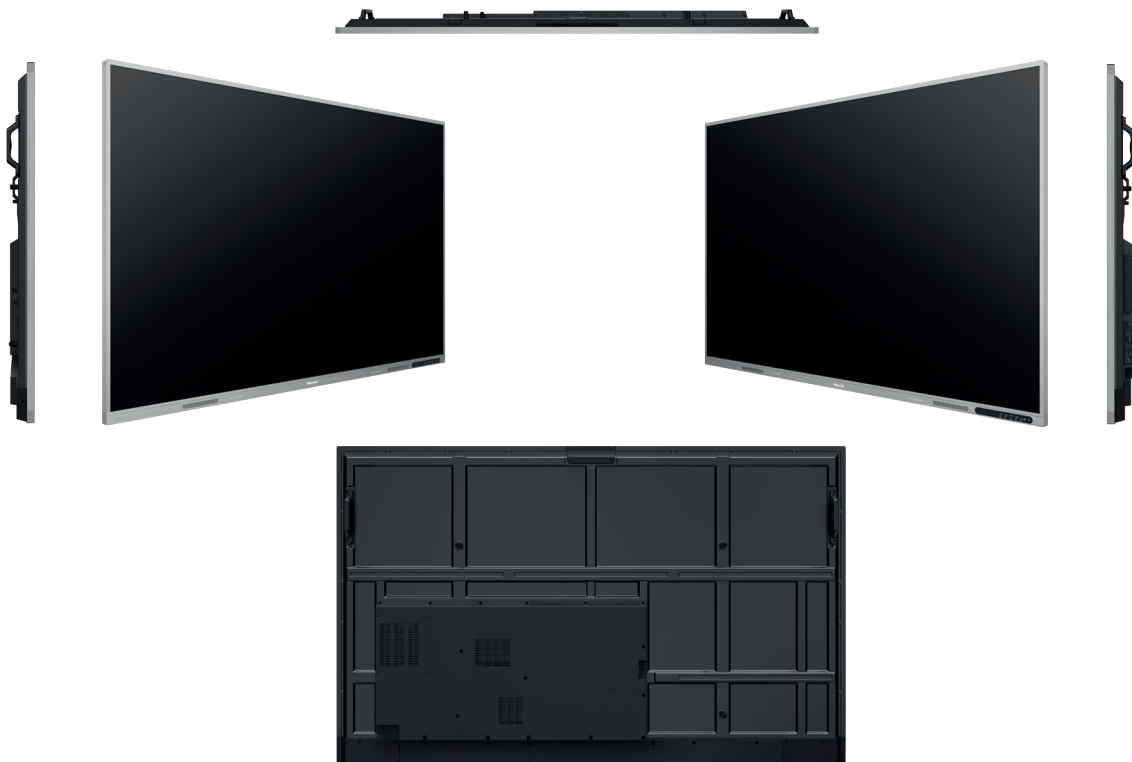

LiteBoard

86X1EE

86" ADVANCED INTERACTIVE DISPLAY

The new 86X1EE uses a true operating system-free design to ensure the security of your information, making it simple and easy to operate. It seamlessly interfaces with computer modules, providing large interactive display services for both Google and Windows platforms.

Specifications

Interactive Digital Board

LCD Size	86"
Backlight Type	D-LED
Panel Type	86":VA
Resolution	3840x2160(pixels)
Brightness	400nits(typ.)
Contrast Ratio	4000:1(typ.)
Response Time	8ms (typ.)
Refreshing Frequency	60Hz
Viewing Angle	178°(H) / 178°(V)
Lifetime(typ.)	50,000 hrs (min.)
Color Gamut(X% NTSC)	72%
Display Colors	1.07B(10bit)