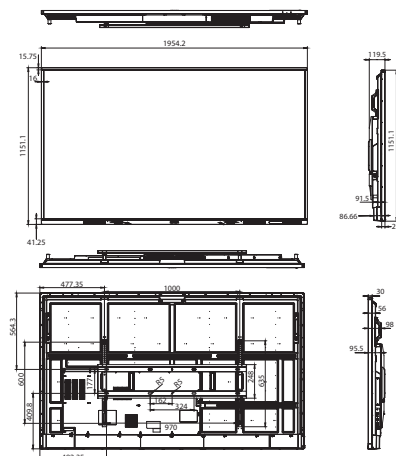

Physical

Product Size (W x H x D)	1954.2 x 1151.1 x 98mm 77 x 45.3 x 3.8 inch
Package Size (W x H x D)	2095 x 1283 x 240mm 82.5 x 50.5 x 9.4 inch
Net Weight	54.5kg / 120.1lbs
Packed Weight	72.5kg / 159.8lbs
20GP Container Capacity (pcs)	18
40GP Container Capacity (pcs)	45
40HQ Container Capacity (pcs)	45
Housing Material	Front Shell: Aluminium Rear Shell: Plastic
Housing Colour	Black + Tarnish
VESA	1000 x 600mm, 4-M8 Screw

Certification

Standard Certification CB/CE/ERP/SouthAfrica Energy Efficiency/ETUVus/CEC/FCC/UKCA/ Energy Star

Dimensions

86" 1954.2^W x 1151.1^H x 98^D mm / 77 x 45.3 x 3.8 inch
54.5 kg / 120.1 lbs

Product specifications may vary per region, and specifications are subject to change. This material may include corporate names and trademarks of third parties which are the properties of the third parties respectively.